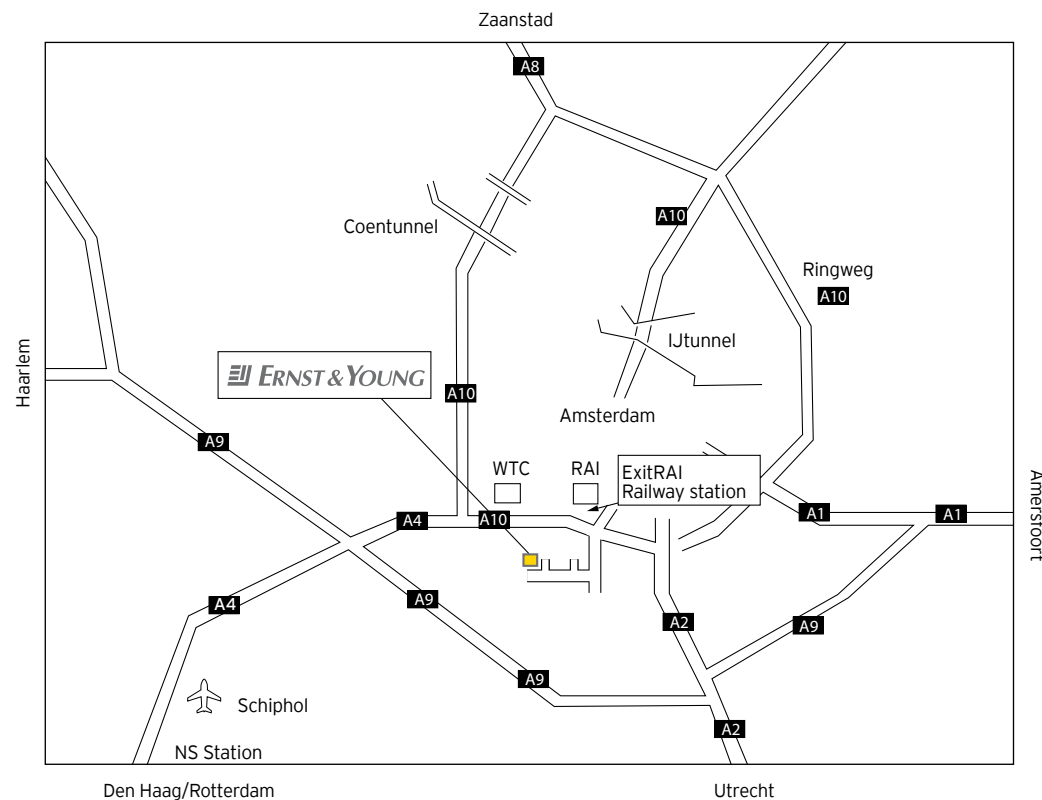

Ernst & Young

Cross Towers
Antonio Vivaldistraat 150
1083 HP Amsterdam
Telephone: + 31 (0)88-407 10 00
Fax: + 31 (0)88-407 10 05